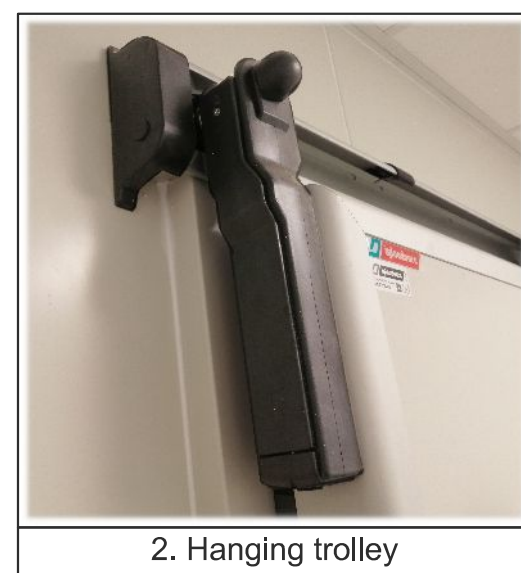

Tárgy: IglooDoors® IDS60-2 +12/+18°C		 Hűtőépítő Kft. 3200 Gyöngyös Kenyérgyár út 9. 06 37 737 500
Dátum: 2024.01.02	Ajánlati ref.:	
Tervező: Istvánfy András	Oldalak: 1/1 oldal	

IglooDoors® products are protected by RCD (Registered Community Design) rights, unauthorized replication of the products or infringement of the design right may result in legal consequences. IglooDoors® products are equipped with a valid National Technical Assessment supported by accredited tests from ÉMI.