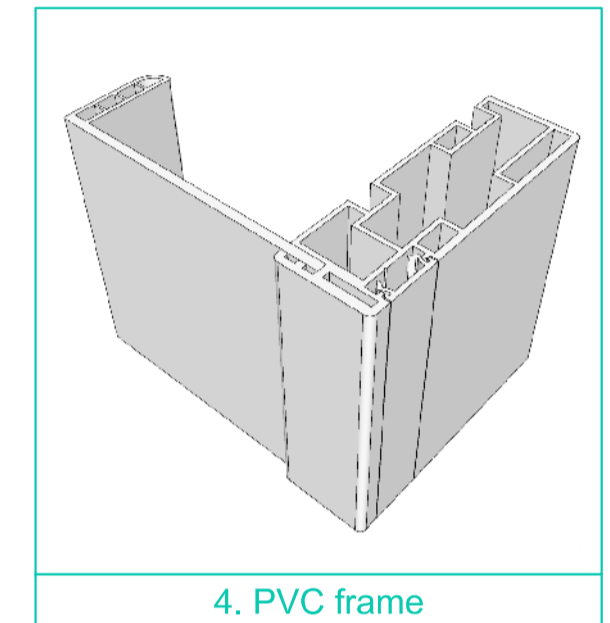

1. Sliding door opener

2. Hanging trolley

3. Doorframe hook

4. PVC frame

O-1 Wall guide (Optional)

- D - Doorleaf thickness 150 mm
- H - Clear opening height
- W - Clear opening width
- P - Panel thickness
- PVC inner frame up to 150 mm
- Powder coated steel profile over 150 mm
- 5. Sliding door hardware
- 6. Doorleaf heating (40 W/m)
- 7. Doorframe heating (15 W/m)
- Cut out size for frame
- W+20 mm
- H+10 mm