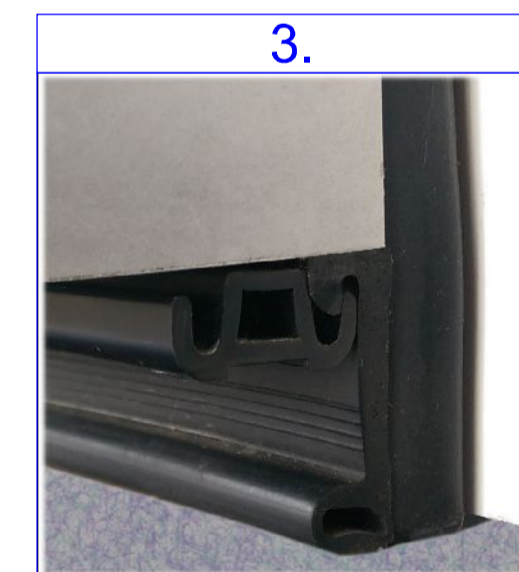

Door overhang: D+50mm

- D - Doorleaf thickness 80 mm
- H - Clear opening height
- W - Clear opening width
- P - Panel thickness
- ABS/PVC Inner frame up to 150 mm
- Powder coated steel profile over 150 mm

Cutting size for frame
W+20 mm
H+10 mm

'A section
M 1:3

	Product	Material	Description
1.	Hinge	Plastic	Adjustable in three directions
2.	Door Handle	Plastic	Lockable with internal panic lock function
3.	Gasket	EPDM	Non-freezing, black colored
4.	Frame	PVC	Extruded plastic profile