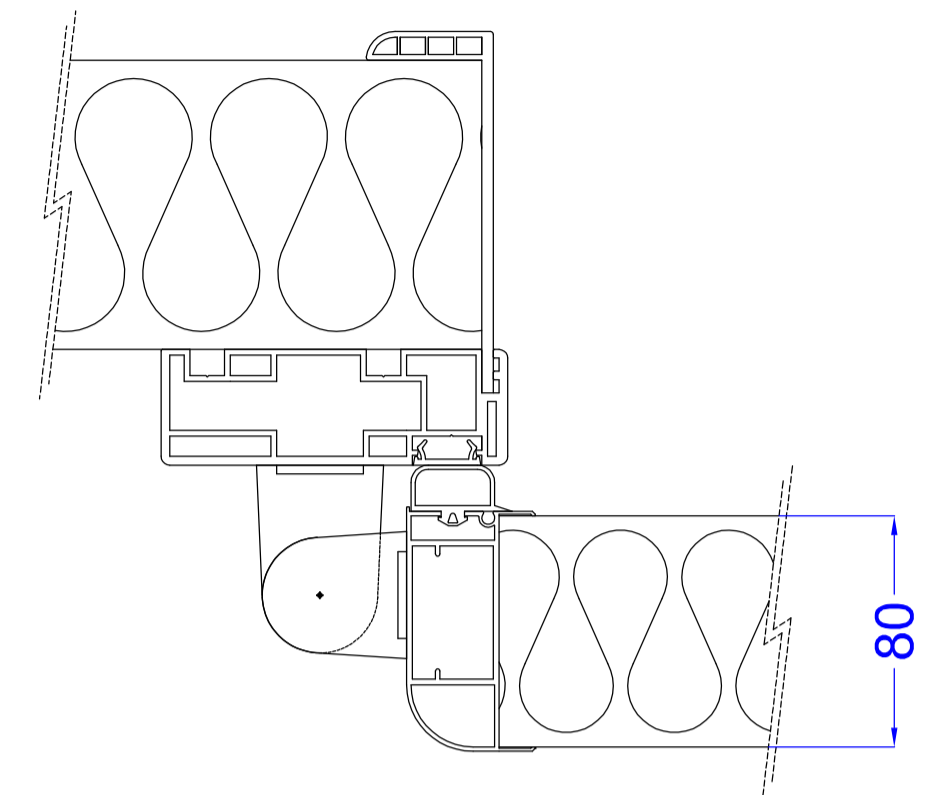

Door overhang: D+50mm

- D - Doorleaf thickness 80 mm
- H - Clear opening height
- W - Clear opening width
- P - Panel thickness
- ABS/PVC Inner frame up to 150 mm
- Powder coated steel profile over 150 mm

Cutting size for frame
W+20 mm
H+10 mm

'A section
M 1:3

	Product	Material	Description
1.	Hinge	Plastic	Adjustable in three directions
2.	Door Handle	Plastic	Lockable with internal panic lock function
3.	Gasket	EPDM	Non-freezing, black colored
4.	Frame	PVC	Extruded plastic profile