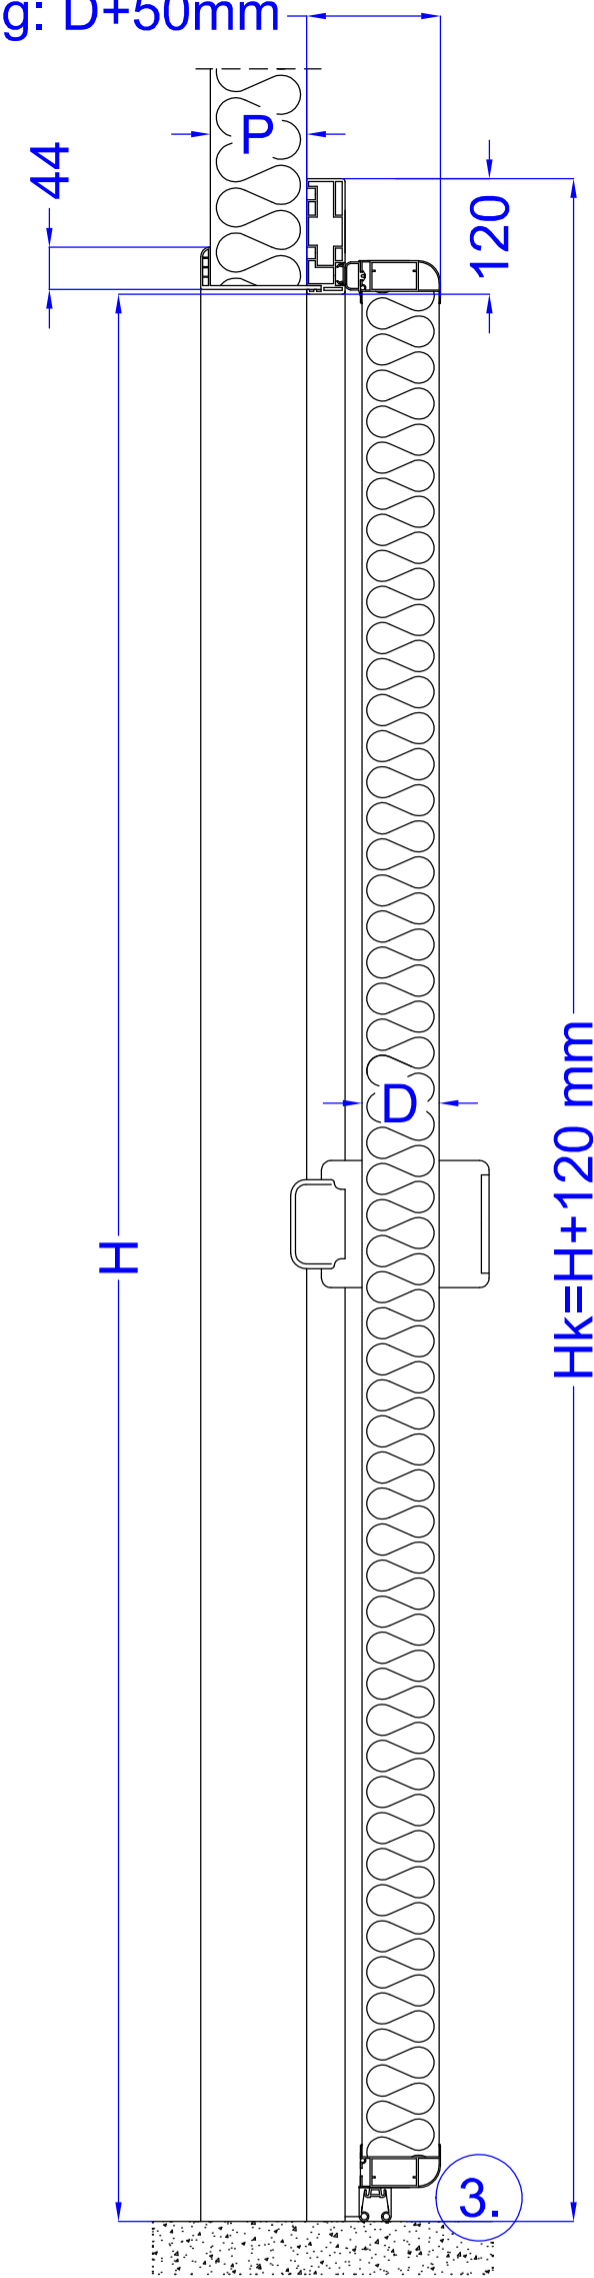

Door overhang: D+50mm

- D - Doorleaf thickness 80 mm
- H - Clear opening height
- W - Clear opening width
- P - Panel thickness
- ABS/PVC Inner frame up to 150 mm
- Powder coated steel profile over 150 mm

Cutting size for frame
W+20 mm
H+10 mm

'A section
M 1:3

	Product	Material	Description
1.	Hinge	Plastic	Adjustable in three directions
2.	Door Handle	Plastic	Lockable with internal panic lock function
3.	Gasket	EPDM	Non-freezing, black colored
4.	Frame	PVC	Extruded plastic profile