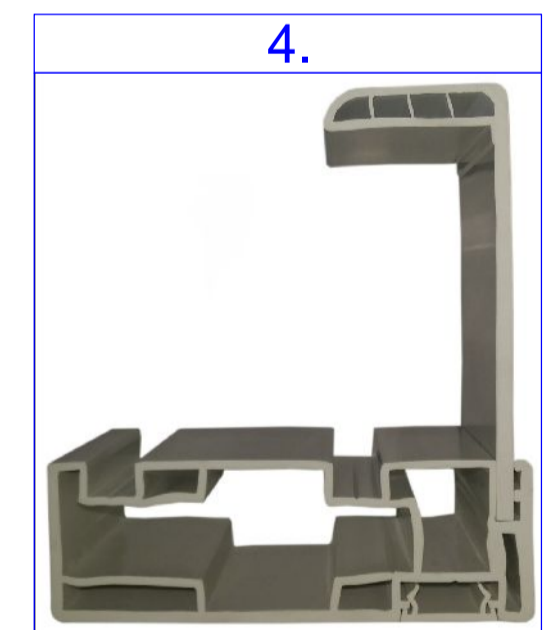

Door overhang: D+50mm

- D - Doorleaf thickness 80 mm
- H - Clear opening height
- W - Clear opening width
- P - Panel thickness
- ABS/PVC Inner frame up to 150 mm
- Powder coated steel profile over 150 mm

Cutting size for frame
W+20 mm
H+10 mm

'A section
M 1:3

	Product	Material	Description
1.	Hinge	Plastic	Adjustable in three directions
2.	Door Handle	Plastic	Lockable with internal panic lock function
3.	Gasket	EPDM	Non-freezing, black colored
4.	Frame	PVC	Extruded plastic profile