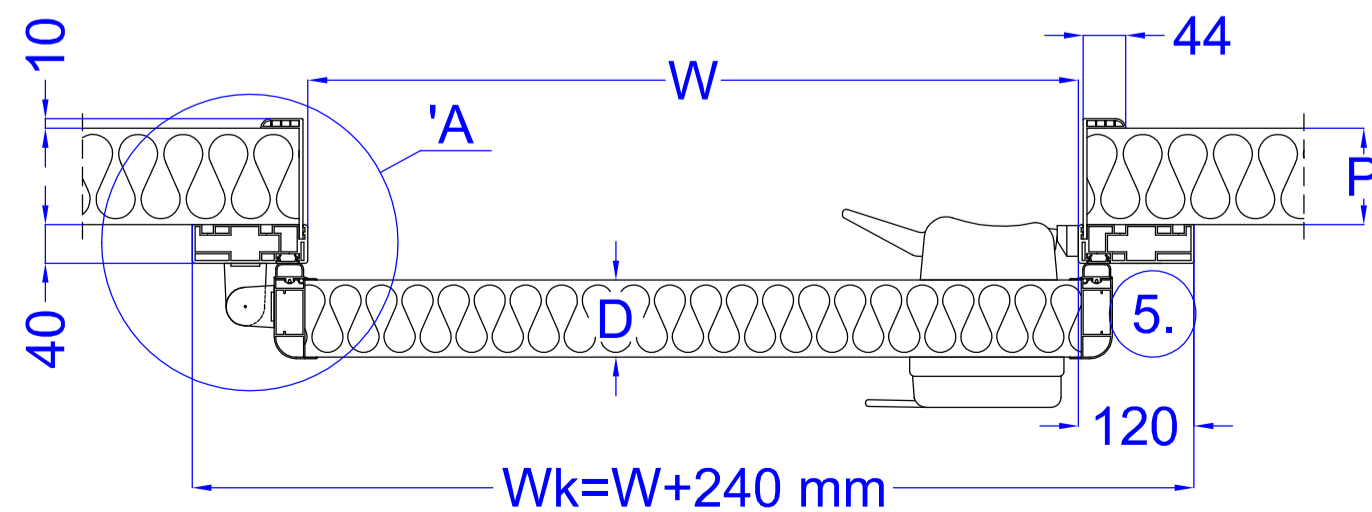

Door overhang: D+50mm

- D - Doorleaf thickness 80 mm
- H - Clear opening height
- W - Clear opening width
- P - Panel thickness
- ABS/PVC Inner frame up to 150 mm
- Powder coated steel profile over 150 mm

Cutting size for frame
W+20 mm
H+10 mm

'A section
M 1:3

	Product	Material	Description
1.	Hinge	Plastic	Adjustable in three directions
2.	Door Handle	Plastic	Lockable with internal panic lock function
3.	Gasket	EPDM	Non-freezing, black colored
4.	Frame	PVC	Extruded plastic profile