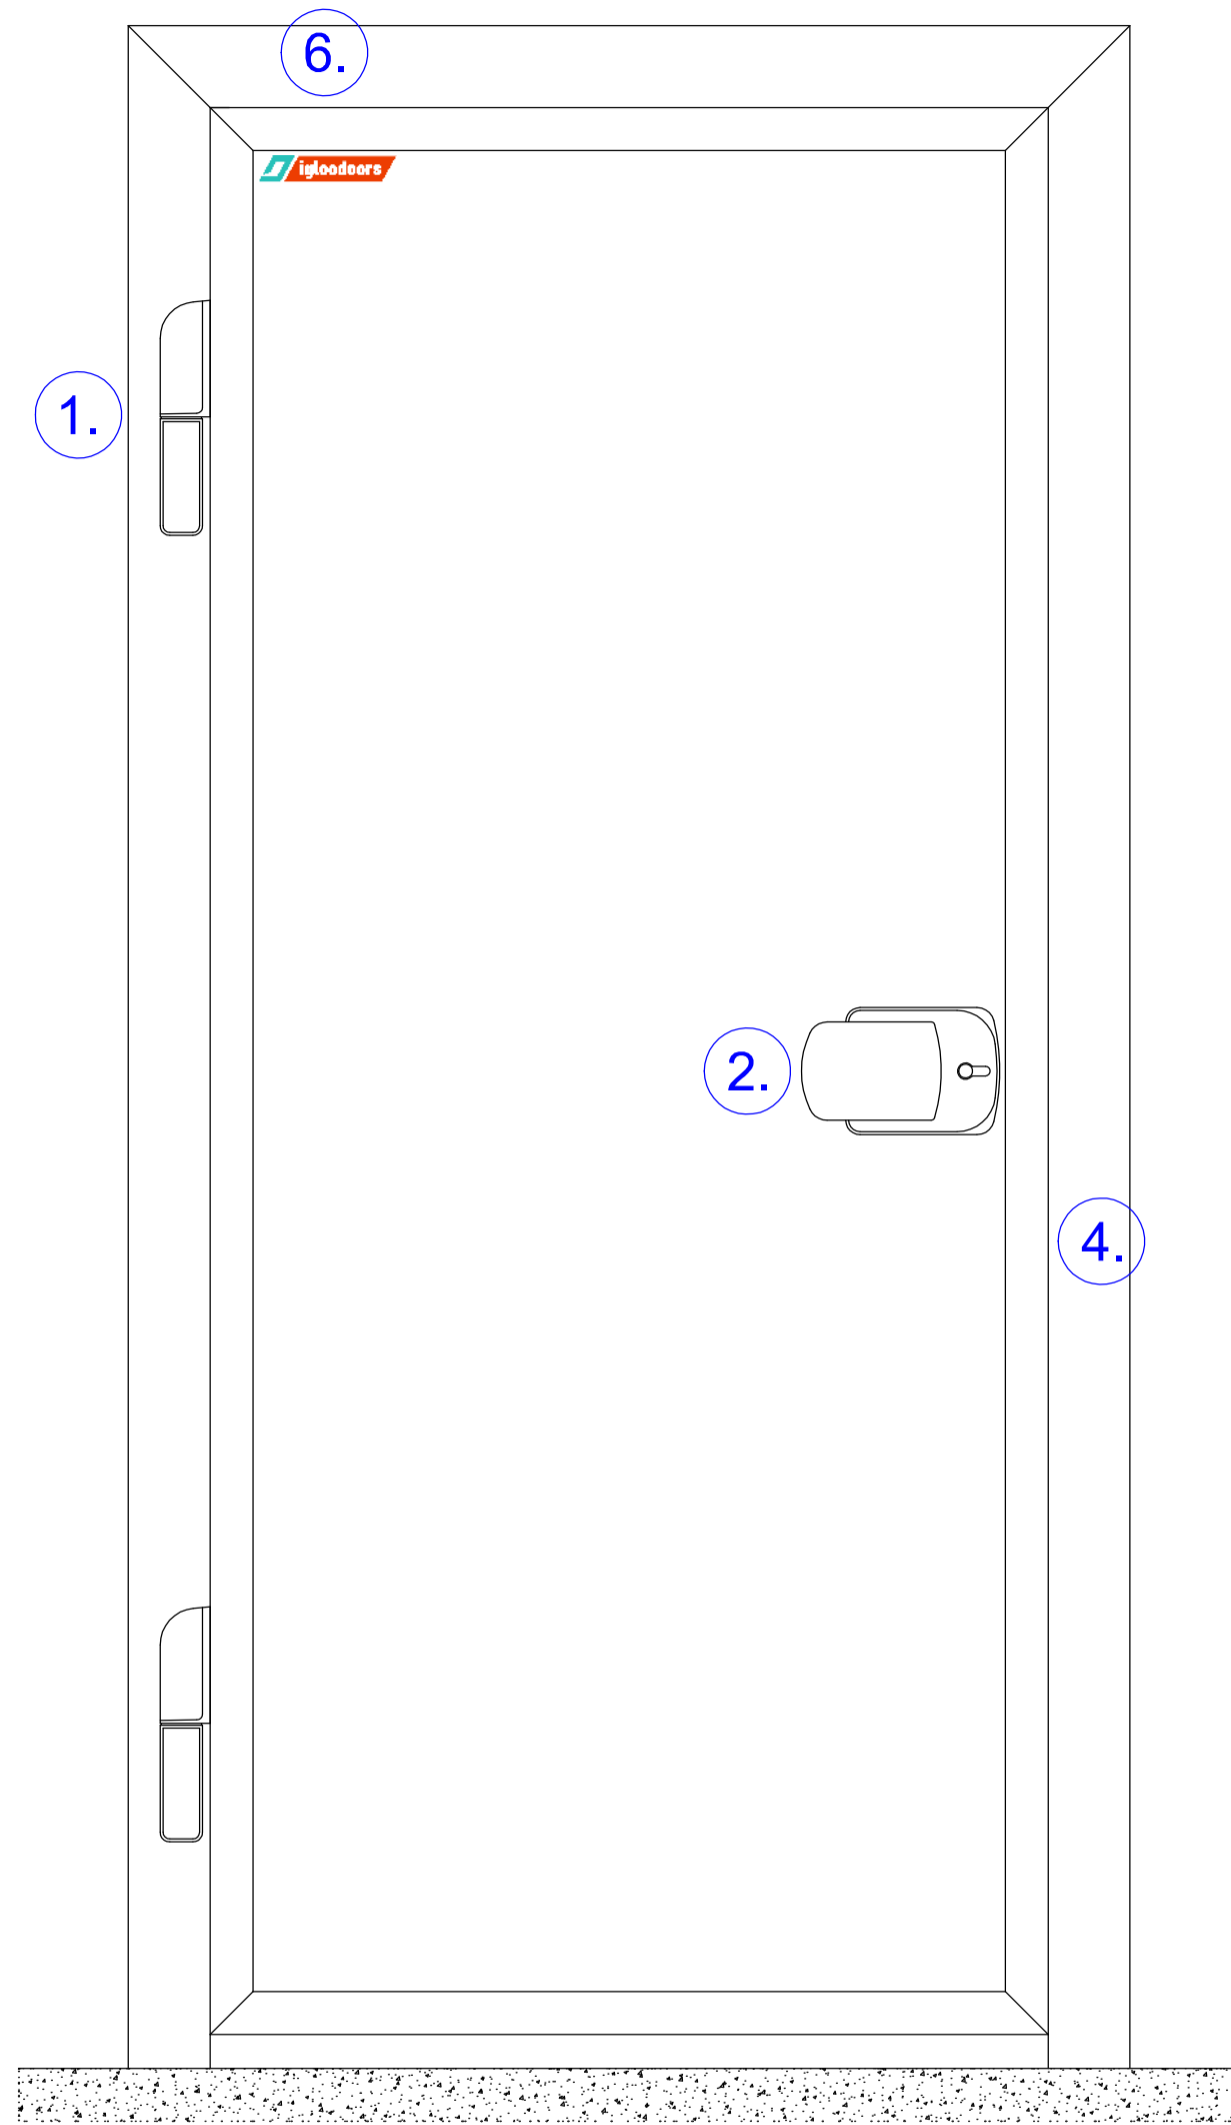

Door overhang: D+50mm

- D - Doorleaf thickness 80 mm
- H - Clear opening height
- W - Clear opening width
- P - Panel thickness
- ABS/PVC Inner frame up to 150 mm
- Powder coated steel profile over 150 mm

Cutting size for frame
W+20 mm
H+10 mm

'A section
M 1:3

	Product	Material	Description
1.	Hinge	Plastic	Adjustable in three directions
2.	Door Handle	Plastic	Lockable with internal panic lock function
3.	Gasket	EPDM	Non-freezing, black colored
4.	Frame	PVC	Extruded plastic profile