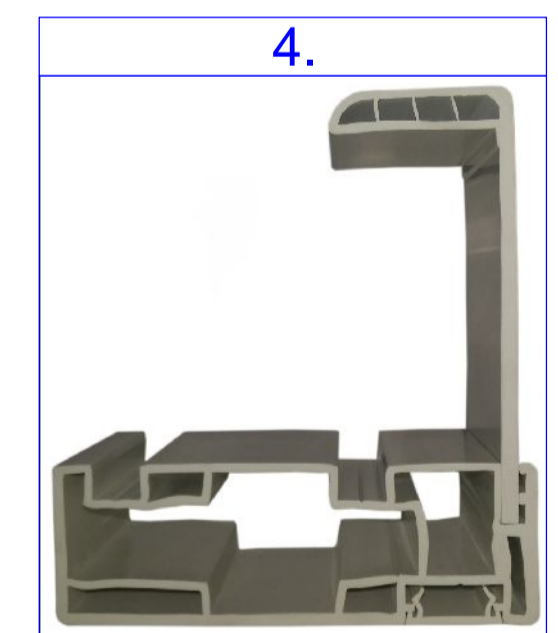

D - Doorleaf thickness 150 mm
 H - Clear opening height
 W - Clear opening width
 P - Panel thickness
 ABS/PVC Inner frame up to 150 mm
 Powder coated steel profile over 150 mm

Cutting size for frame
 W+20 mm
 H+10 mm

	Product	Material	Description
1.	Hinge	Plastic	Adjustable in three directions
2.	Door Handle	Plastic	Lockable with internal panic lock function
3.	Gasket	EPDM	Non-freezing, black colored
4.	Frame	PVC	Extruded plastic profile
5.	Heating cable	HDPE	45W/m self-regulating heating cable
6.	Connection box	PVC/Alu	Alu conn. box, flexible cable, Wago connector