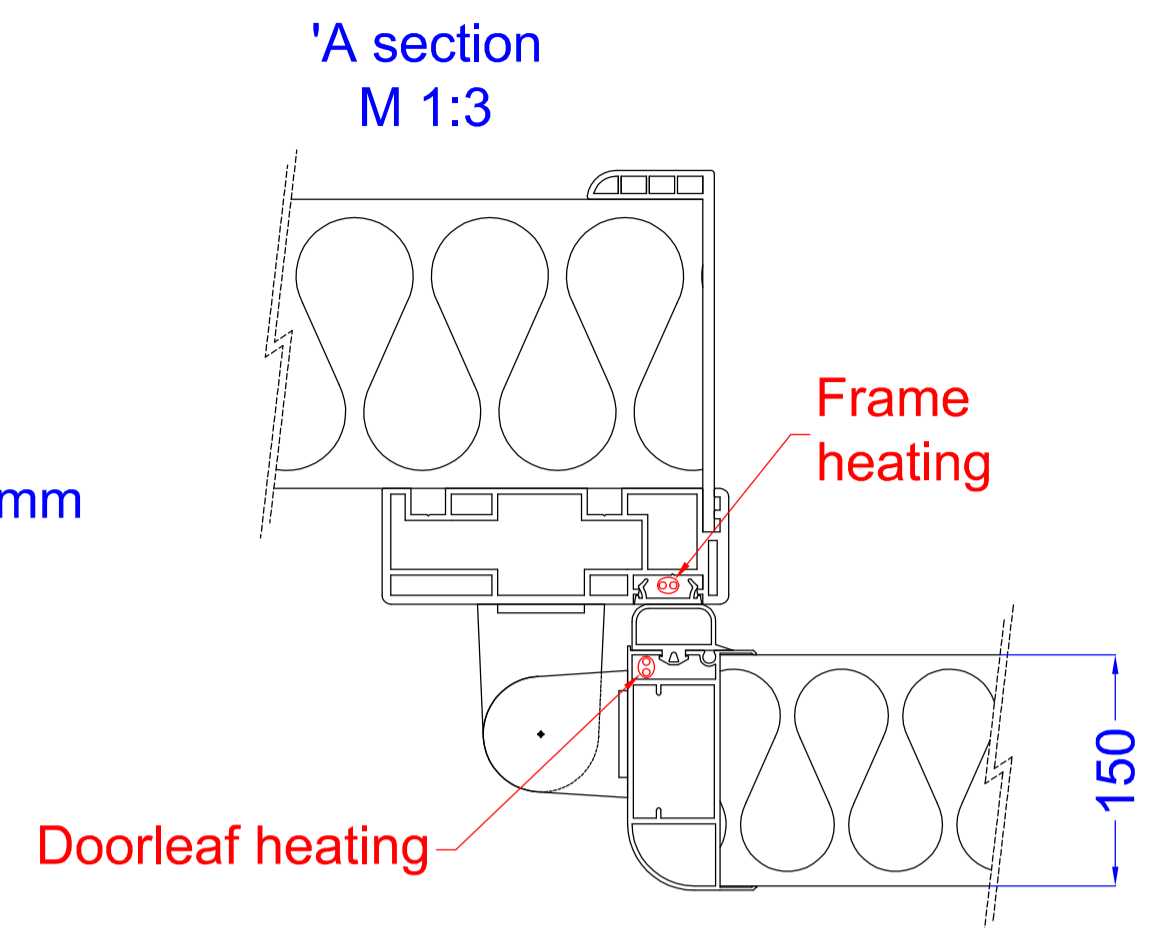

D - Doorleaf thickness 150 mm
 H - Clear opening height
 W - Clear opening width
 P - Panel thickness
 ABS/PVC Inner frame up to 150 mm
 Powder coated steel profile over 150 mm

Cutting size for frame
 W+20 mm
 H+10 mm

	Product	Material	Description
1.	Hinge	Plastic	Adjustable in three directions
2.	Door Handle	Plastic	Lockable with internal panic lock function
3.	Gasket	EPDM	Non-freezing, black colored
4.	Frame	PVC	Extruded plastic profile
5.	Heating cable	HDPE	45W/m self-regulating heating cable
6.	Connection box	PVC/Alu	Alu conn. box, flexible cable, Wago connector